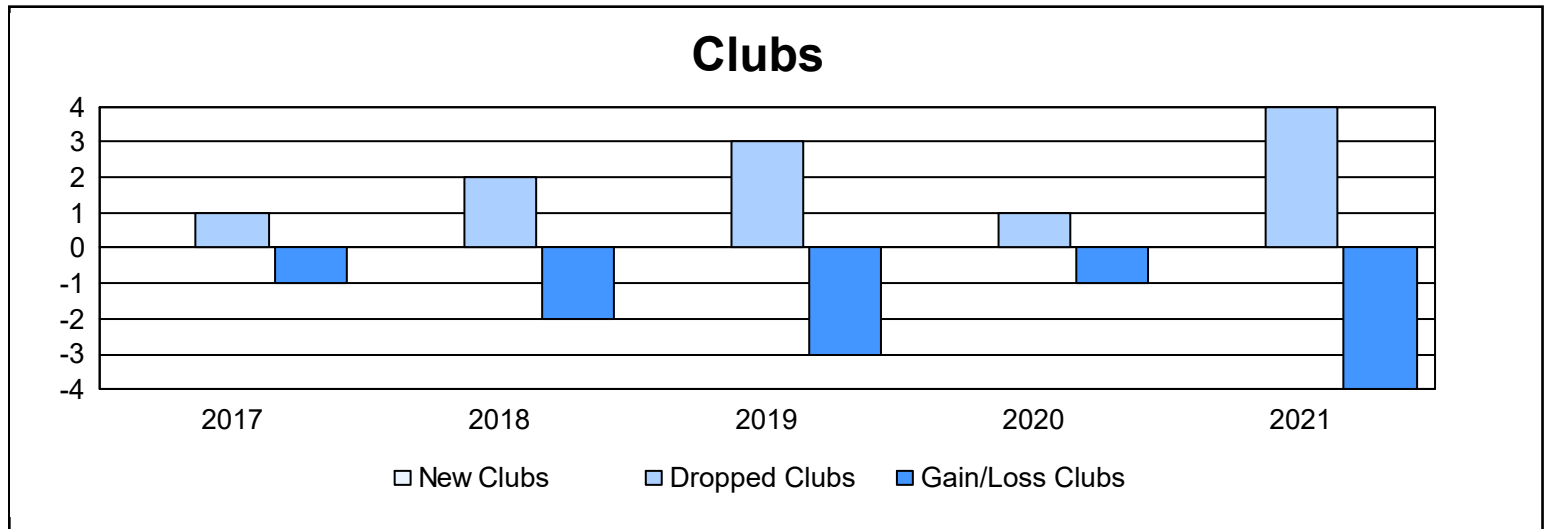

Year	New Clubs	Dropped Clubs	Gain/ Loss Clubs	New Members	Charter Members	Reinstate Members	Transfer Members	Total Member Added	Total Members Dropped	Gain/ Loss Members
2016-2017	0	1	-1	172	0	4	3	179	205	-26
2017-2018	0	2	-2	98	0	3	33	134	264	-130
2018-2019	0	3	-3	106	0	4	3	113	204	-91
2019-2020	0	1	-1	82	0	4	4	90	240	-150
2020-2021	0	4	-4	64	0	4	4	72	195	-123
<b>Average</b>	<b>0</b>	<b>2</b>	<b>-2</b>	<b>104</b>	<b>0</b>	<b>4</b>	<b>9</b>	<b>118</b>	<b>222</b>	<b>-104</b>

### Membership Composition June 2021 Cumulative