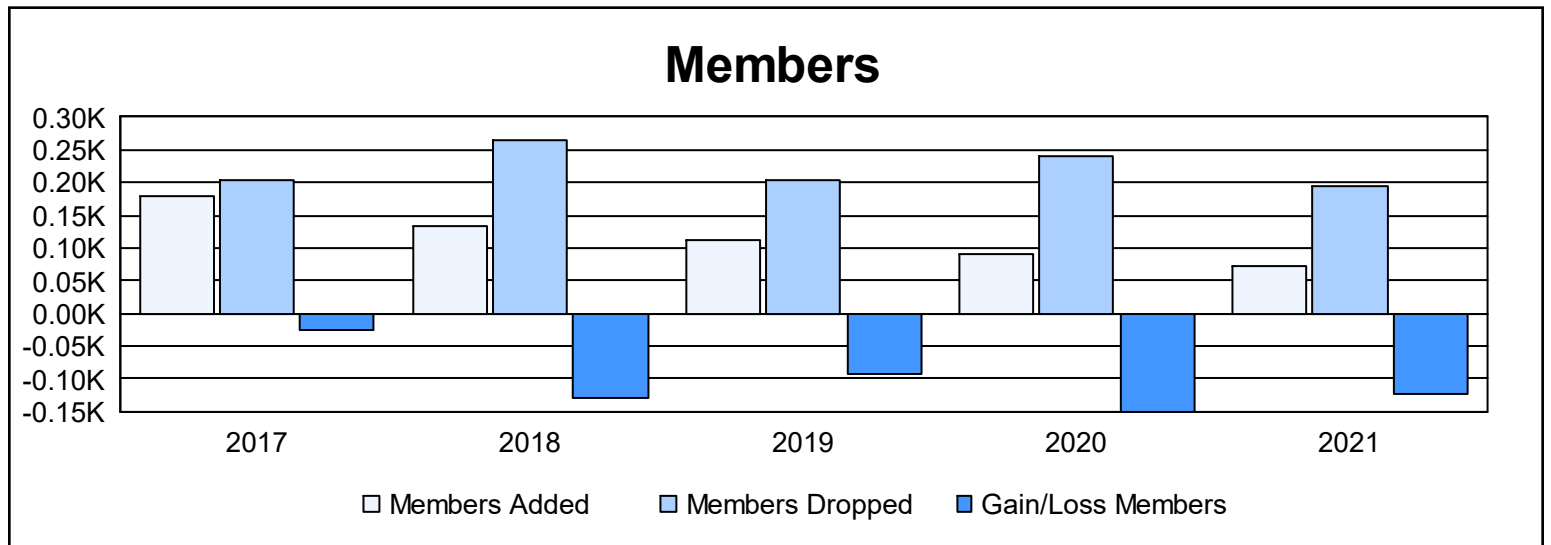

Year	New Clubs	Dropped Clubs	Gain/ Loss Clubs	New Members	Charter Members	Reinstate Members	Transfer Members	Total Member Added	Total Members Dropped	Gain/ Loss Members
2016-2017	0	1	-1	172	0	4	3	179	205	-26
2017-2018	0	2	-2	98	0	3	33	134	264	-130
2018-2019	0	3	-3	106	0	4	3	113	204	-91
2019-2020	0	1	-1	82	0	4	4	90	240	-150
2020-2021	0	4	-4	64	0	4	4	72	195	-123
<b>Average</b>	<b>0</b>	<b>2</b>	<b>-2</b>	<b>104</b>	<b>0</b>	<b>4</b>	<b>9</b>	<b>118</b>	<b>222</b>	<b>-104</b>

### Membership Composition June 2021 Cumulative