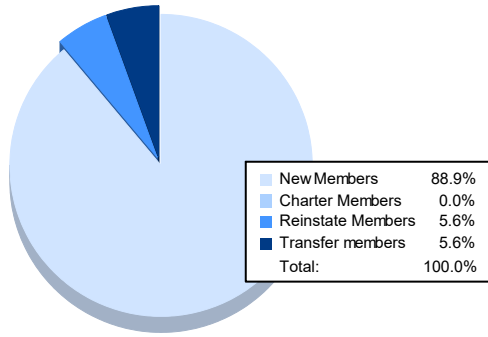

Year	New Clubs	Dropped Clubs	Gain/ Loss Clubs	New Members	Charter Members	Reinstate Members	Transfer Members	Total Member Added	Total Members Dropped	Gain/ Loss Members
2016-2017	0	1	-1	172	0	4	3	179	205	-26
2017-2018	0	2	-2	98	0	3	33	134	264	-130
2018-2019	0	3	-3	106	0	4	3	113	204	-91
2019-2020	0	1	-1	82	0	4	4	90	240	-150
2020-2021	0	4	-4	64	0	4	4	72	195	-123
<b>Average</b>	<b>0</b>	<b>2</b>	<b>-2</b>	<b>104</b>	<b>0</b>	<b>4</b>	<b>9</b>	<b>118</b>	<b>222</b>	<b>-104</b>

### Membership Composition June 2021 Cumulative